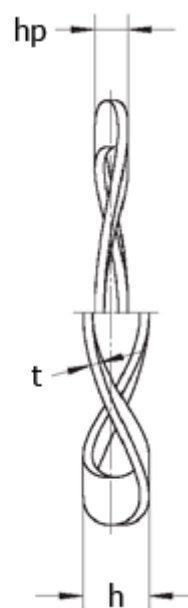

# Data Sheet

Article number: 22013612

Description: Wave washer L&M 94x84x0,6 K2  
for bearing : 6012, 16012

## Measures

$d1$  = 84.00  
 $d2$  = 93.10  
F (N) at  $hp$  = 420.0  
For bearing = 6012, 16012  
 $h$  = 3.6  
 $hp$  = 1.55  
 $t$  = 0.60  
Waves = 6

Weight (kg) / 100 pcs = 0.609